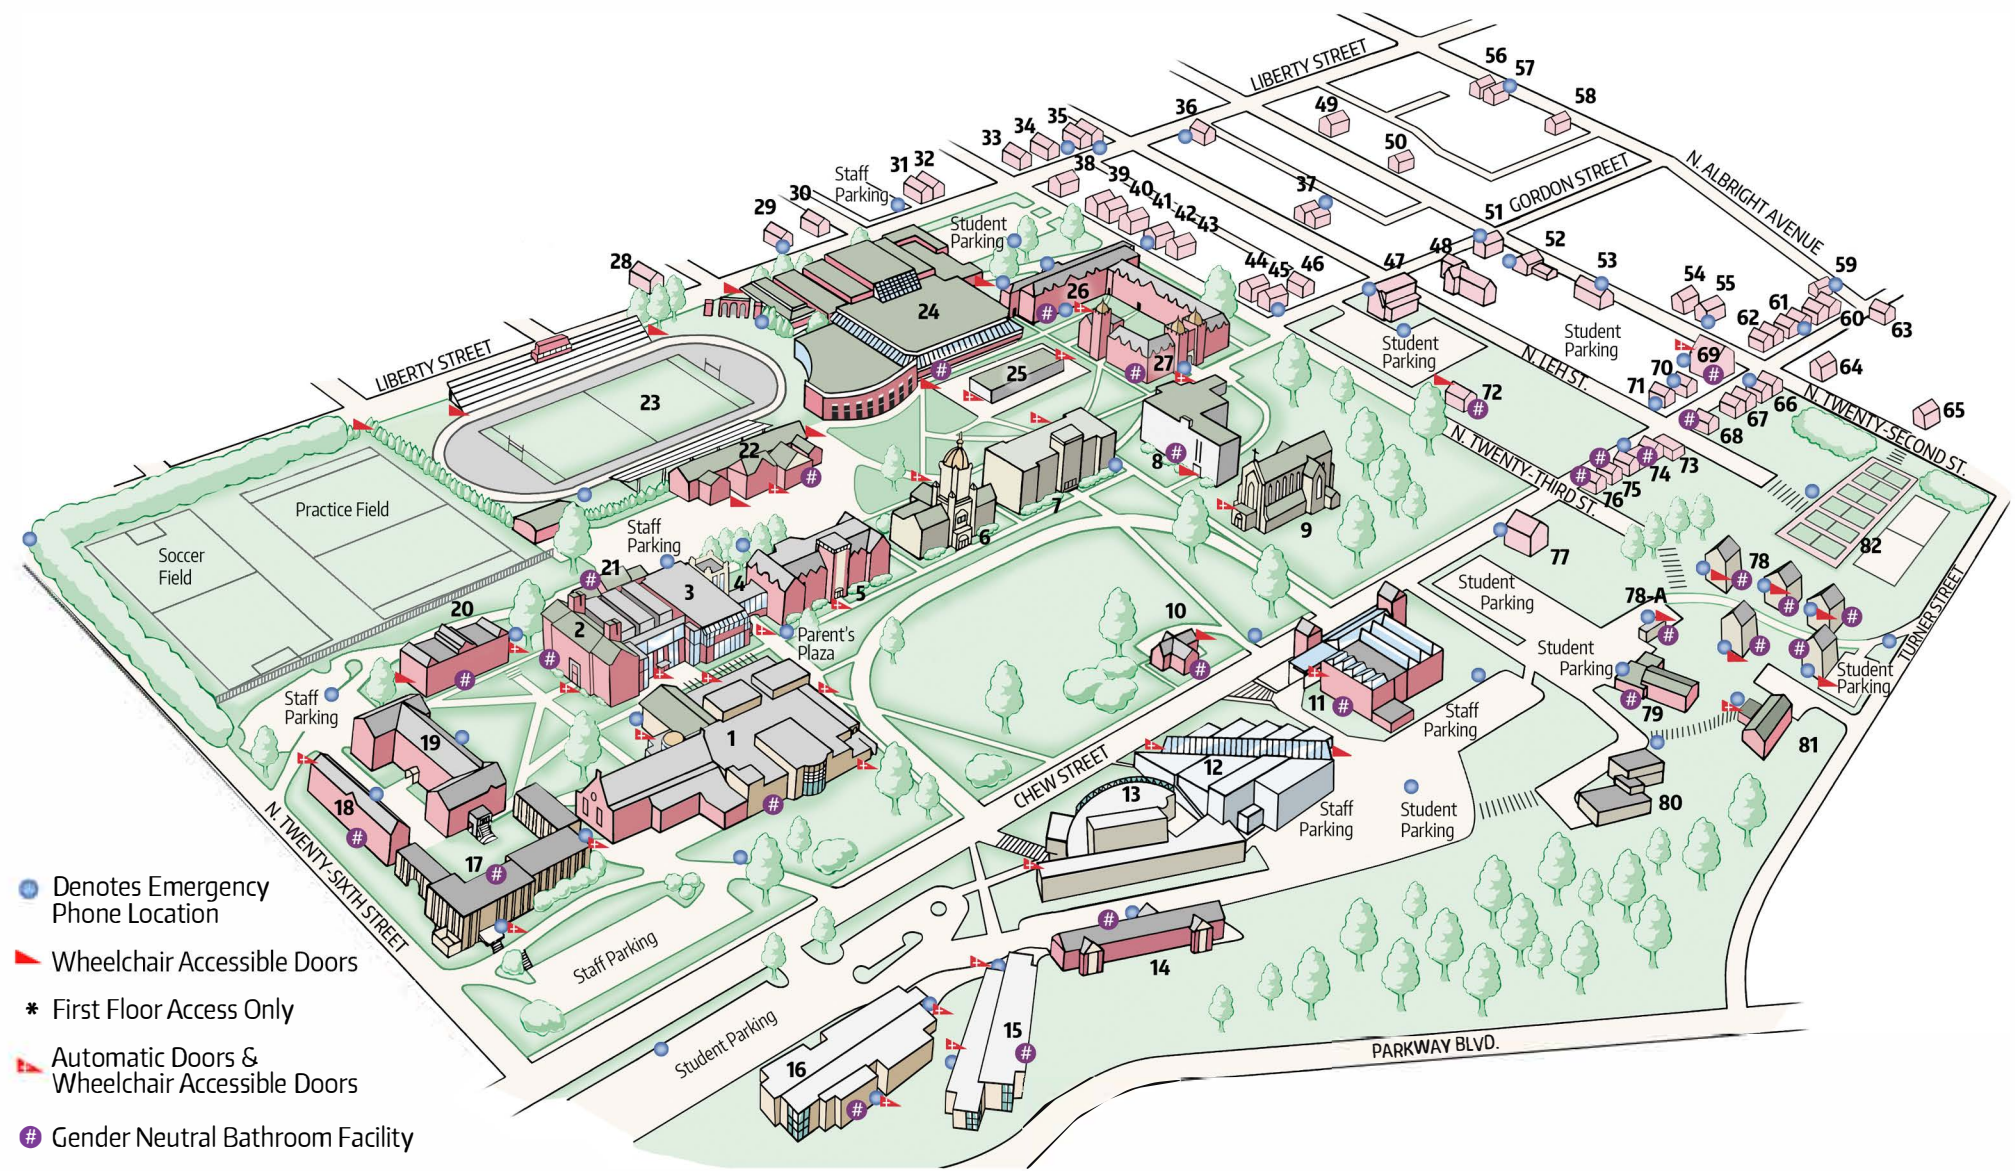

- Denotes Emergency Phone Location
- ▲ Wheelchair Accessible Doors
- ▲\* First Floor Access Only
- ▲ Automatic Doors & Wheelchair Accessible Doors
- # Gender Neutral Bathroom Facility

- Non-campus sites:**

  - Cedar Creek Field (baseball & softball)
  - 2442 Tilghman St. ●
  - 2625 Liberty St.
  - Everson House, 2601 Chew St.
  - Faculty/Staff House, 2626 Chew St.
  - Faculty/Staff House, 2625 Liberty St.
  - Faculty/Staff House, 2604 Chew St.
  - Faculty/Staff House, 2610 Chew St.
  - Faculty/Staff House, 316 N. 26th St.
  - Faculty/Staff House, 215 Ott St.
  - Faculty/Staff House, 233 Ott St.